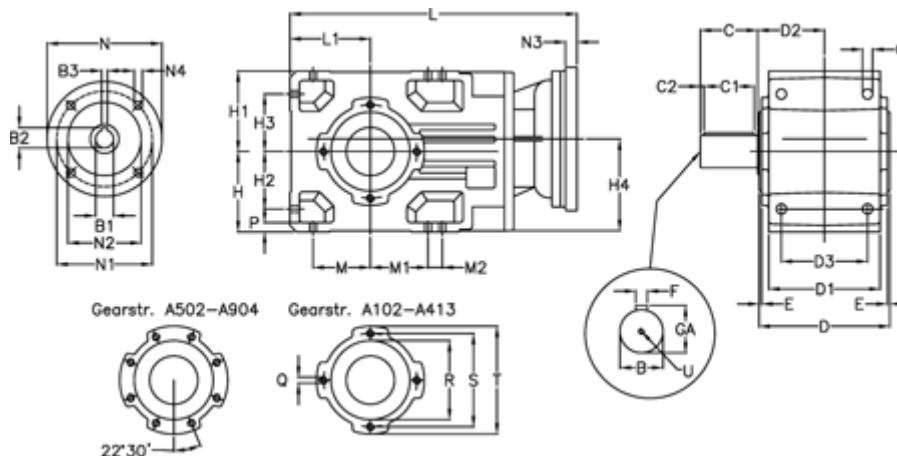

Article number: 29600200651245
 Description: Bevel helical gearbox
 A202UR-6,5-P112B5

Measures

B = 30	D1 = 110	H1 = 80	M2 = 0	Q = M8x15
B1 = 28	D2 = 73.0	H2 = 60	N = 250	R = 95
B2 = 31.3	D3 = 90	H3 = 60	N1 = 215	S = 115
B3 = 8	Description = A202UR-xx-P112 B5	H4 = 93.0	N2 = 180	T = 140
C = 60	E = 3.0	L = 335.5	N3 = -	U = M10x22
C1 = 50	F = 10	L1 = 80	N4 = M12x16	
C2 = 5.0	GA = 33	M = 60	O = 9.5	
D = 136	H = 80	M1 = 60	P = 9	